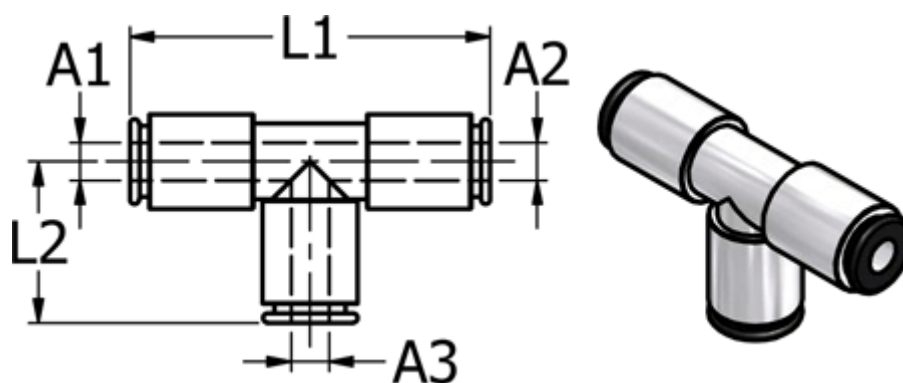

Article number: 586749005

Description: Push-in fitting 749.005, Ø5 /Ø5 /Ø5
Tee connector

Measures

Ext. hose diameter A1 = 5

Ext. hose diameter A2 = 5

Ext. hose diameter A3 = 5

L1 = 38.4

L2 = 29.2